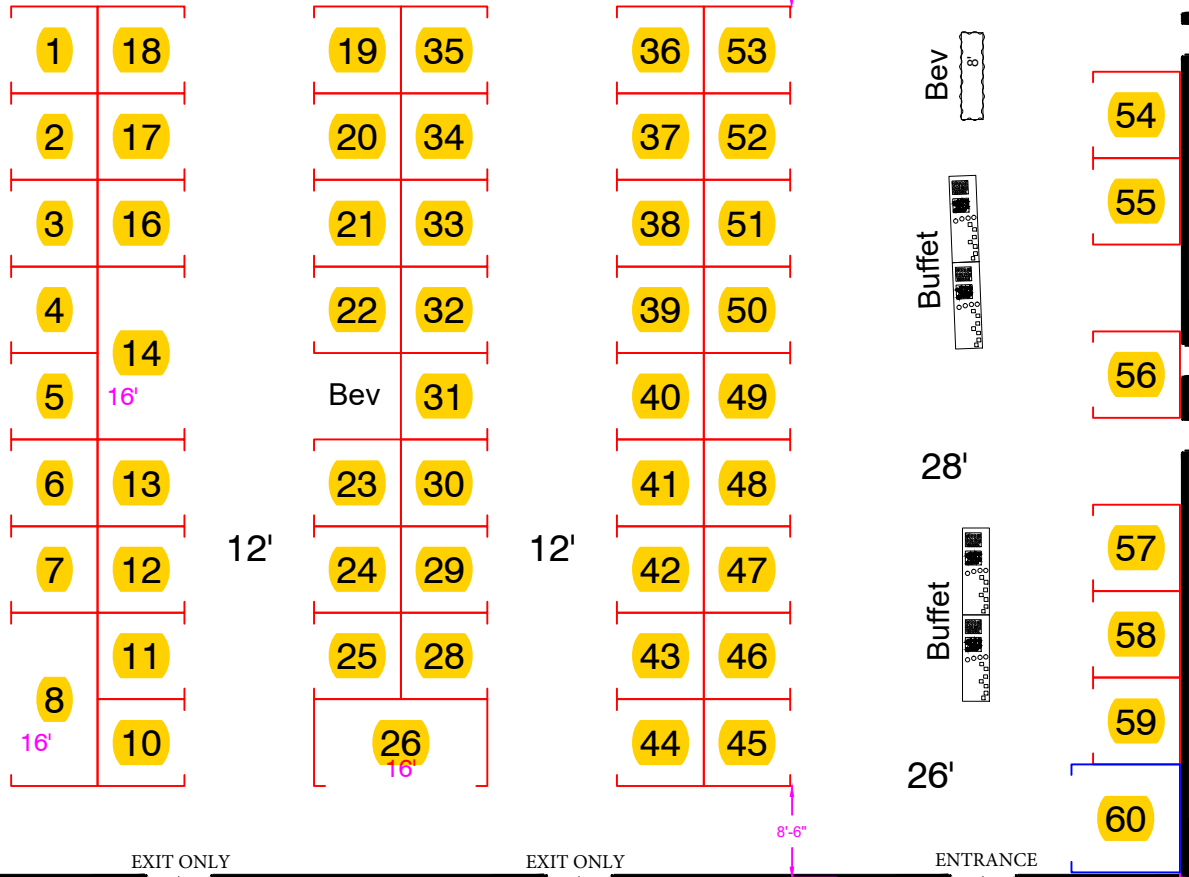

SCCFA

Show Dates: July 14-17, 2024

Facility: Westin Resort and Spa

City, State: Hilton Head Island, SC

Location: Grand Ballroom

Legend:

Inventory as of 04/24/2024

Dimension	Qty	Rented	Available
10x10'	1	0	1
2x8'	12	0	12
8x16'	3	0	3
8x8'	53	0	53
Totals:	69	0	69

STAGE

General Session
Tuesday & Wed

Corn Hole
Monday Evening
(2) Adult set ups
(1) Kids set up

BAR - MON

EXIT ONLY

EXIT ONLY

EXIT ONLY

ENTRANCE

HOTEL LOBBY
<<<<<<

(1) Corn Hole Set up
Monday Evening

ENTRANCE

Convention
Registration

Drawn By: TN

Revised: 4-24-24 r3